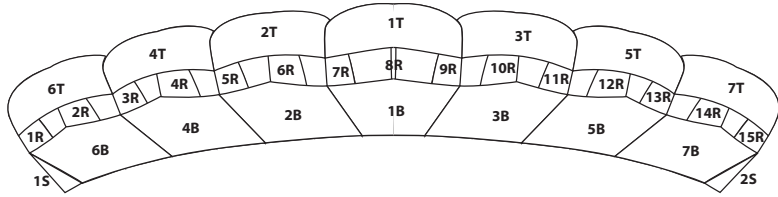

Dealer Name	Quantity	PO#
--------------------	-----------------	------------

- | | |
|---------------------------------------|---------------------------------------|
| <input type="checkbox"/> PD STORM 97 | <input type="checkbox"/> PD STORM 170 |
| <input type="checkbox"/> PD STORM 107 | <input type="checkbox"/> PD STORM 190 |
| <input type="checkbox"/> PD STORM 120 | <input type="checkbox"/> PD STORM 210 |
| <input type="checkbox"/> PD STORM 135 | <input type="checkbox"/> PD STORM 230 |
| <input type="checkbox"/> PD STORM 150 | |

Name		
Shipping Address		
City	State	Zip/ City Code
Country	IS THIS A DROP SHIPMENT?	

Who influenced your decision to buy a PD canopy _____

SUSPENSION LINE

- 600 lb Dacron
- 550 lb Microline
- 825 lb Microline

TOP	6T	4T	2T	1T	3T	5T	7T
PANELS							

Match Ribs To Cells?

Ribs	1R	2R	3R	4R	5R	6R	7R	8R	9R	10R	11R	12R	13R	14R	15R

Match Bottom To Top Panels?

BOTTOM	6B	4B	2B	1B	3B	5B	7B
PANELS							

Stabilizer

Stabilizer