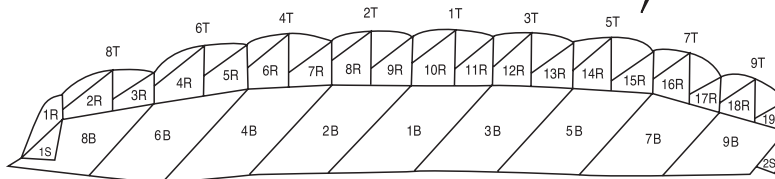

DEALER NAME	ID#	PO#

OFFICE
USE
ONLY
SERIAL #

PLEASE FILL-IN FOR DROP SHIPMENTS ONLY

Name		
Shipping Address		
City	State	Zip/ City Code
Country	IS THIS A DROP SHIPMENT? YES ☐ NO ☐	

SUSPENSION LINE

- ☐ 525 lb Dacron
- ☐ 825 lb Microline*
- Not recommended for student use

CONNECTOR LINKS

- ☐ #5 Stainless Steel
- ☐ #4 Stainless Steel *
- ☐ Slinks*
- Not recommended for student use

STABILIZER COLORS

1S	
2S	

SLIDER COLOR

AVAILABLE COLORS

blackberry, magenta, neon pink, tangerine, watermelon, gold, yellow, lemon, lime green, kelly green, jade, light blue, turquoise, royal blue, navy blue, white, red, silver, black

CANOPY CHOICES

- ☐ PD NAVIGATOR 200
- ☐ PD NAVIGATOR 220
- ☐ PD NAVIGATOR 240
- ☐ PD NAVIGATOR 260
- ☐ PD NAVIGATOR 280
- ☐ PD NAVIGATOR 300

RIB COLORS

MATCH RIBS TO CELLS? YES ☐ NO ☐	
IF NO, PLEASE COMPLETE SPACES BELOW.	
1R	
2R	
3R	
4R	
5R	
6R	
7R	
8R	
9R	
10R	
11R	
12R	
13R	
14R	
15R	
16R	
17R	
18R	
19R	

COLORS OF TOP & BOTTOM PANELS

TOP PANELS	8T	6T	4T	2T	1T	3T	5T	7T	9T
BOTTOM PANELS	8B	6B	4B	2B	1B	3B	5B	7B	9B

All orders are final. Colors may vary according to dye lot.

SKYDIVING CANOPIES BY PARA-GEAR EQUIPMENT CO., INC.
3839 W. Oakton St. • Skokie IL 360076USA • T. 847-679-5905 • F. 847-679-8644 • www.para-gear.com