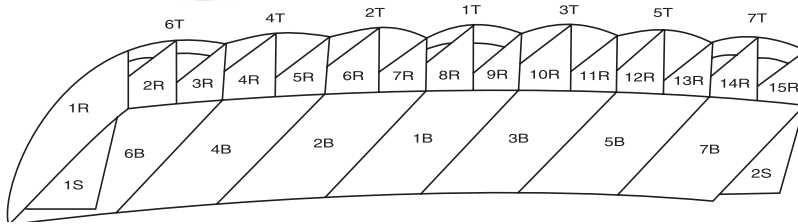

DEALER NAME	ID#	PO#

PD CReW
Lightning Demo

OFFICE USE ONLY
SERIAL # _____

PLEASE FILL-IN FOR DROP SHIPMENTS ONLY

Name		
Shipping Address		
City	State	Zip/ City Code
Country	IS THIS A DROP SHIPMENT? YES ☐ NO ☐	

NOSE REINFORCEMENT

- ☐ Standard
- ☐ 1 1/2" Type 3 ($75 extra)

STABILIZER COLORS

1S	
2S	

SLIDER COLOR

TAIL POCKET

☐ Tail Pocket ($75 extra)

LINE TYPE

600 lb. Dacron only

TRIM

*Demo Trim Only
Appropriate Trim and Line Length for demonstration jumps to optimize performance*

AVAILABLE COLORS

blackberry, magenta, neon pink, tangerine, watermelon, gold, yellow, lemon, lime green, kelly green, jade, light blue, turquoise, royal blue, navy blue, white, red, silver, black

CANOPY CHOICES

- ☐ PD LIGHTNING 143 (top Zero P3 only)
- ☐ PD LIGHTNING 160 (top Zero P3 only)
- ☐ PD LIGHTNING 176
- ☐ PD LIGHTNING 193
- ☐ PD LIGHTNING 218
- ☐ PD LIGHTNING 235
- ☐ PD LIGHTNING 253

RIB COLORS

MATCH RIBS TO CELLS?		Y ☐ N ☐
IF NO, PLEASE COMPLETE SPACES BELOW.		
1R		
2R		
3R		
4R		
5R		
6R		
7R		
8R		
9R		
10R		
11R		
12R		
13R		
14R		
15R		

FABRIC

☐ Top Only Zero P3**
☐ All low porosity

** Top Only Zero P3 Lightnings have bottom skins, ribs, stabilizers and slider in low porosity.

COLORS OF TOP, BOTTOM & TARGET PANELS

TARGET PANELS	T6			T1			T7
TOP PANELS	6T	4T	2T	1T	3T	5T	7T
BOTTOM PANELS	6B	4B	2B	1B	3B	5B	7B

All orders are final. Colors may vary according to dye lot.