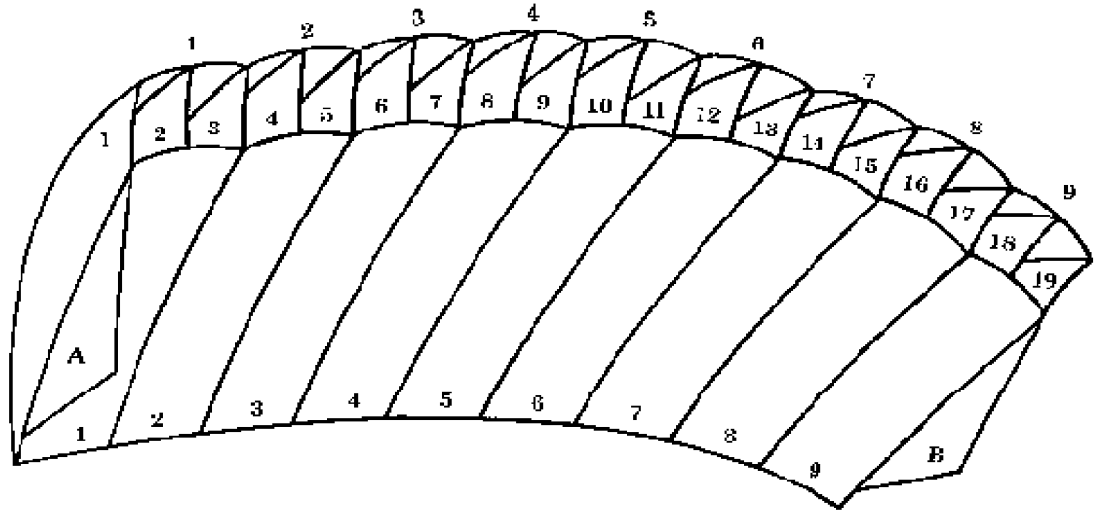

ZP MANTA ORDER FORM

Circle one:

- ZP MANTA 200
- ZP MANTA 230
- ZP MANTA 260
- ZP MANTA 290
- ZP MANTA 320

AVAILABLE COLORS; BLACK, WHITE, NAVY BLUE, ROYAL BLUE, LT BLUE, SILVER, RED, KELLY GREEN, YELLOW, PLUM, ORANGE, GOLD, JADE, BLACK BERRY, NEON BLUE, NEON YELLOW, NEON ORANGE, NEON GREEN, NEON RED