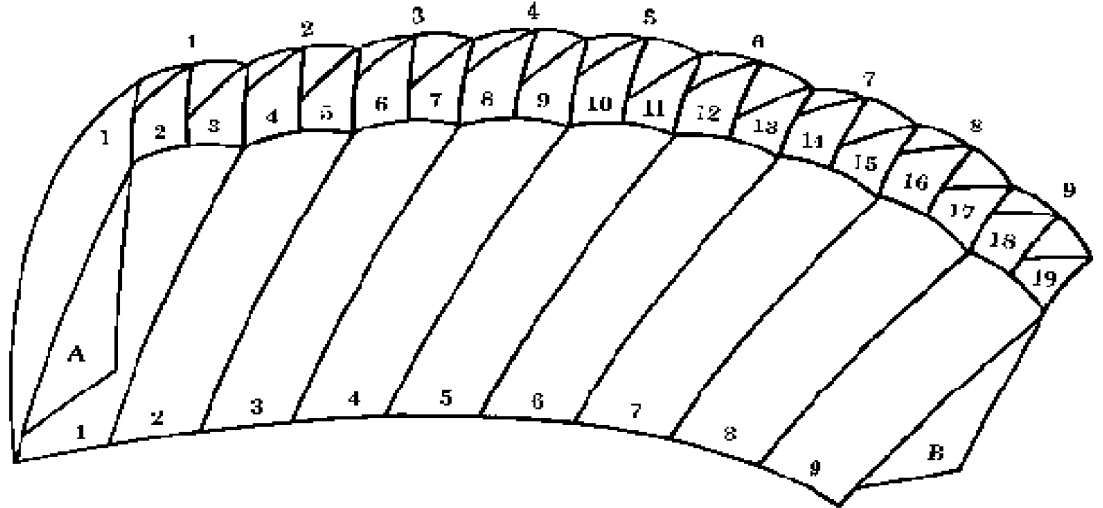

SENTRY ORDER FORM

Circle one:

- Sentry 99
- Sentry 110
- Sentry 120
- Sentry 135
- Sentry 150
- Sentry 170
- Sentry 190
- Sentry 210
- Sentry 230

AVAILABLE COLORS; BLACK, WHITE, NAVY BLUE, ROYAL BLUE, LT BLUE, SILVER, RED, KELLY GREEN, YELLOW, PLUM, ORANGE, GOLD, JADE, BLACK BERRY, NEON BLUE, NEON YELLOW, NEON ORANGE, NEON GREEN, NEON RED

OPTIONS;

CIRCLE CHOICES

- 500 SPECTRA LINES
- 725 SPECTRA LINES
- # 3.5 STAINLESS STEEL LINKS
- # 5 STAINLESS STEEL LINKS
- COLLAPSIBLE SLIDER
- STABILIZER A
- STABILIZER B
- PURCHASE ORDER #
- SPECIAL INSTRUCTIONS

TOPS

- 1
- 2
- 3
- 4
- 5
- 6
- 7
- 8
- 9

BOTTOMS

- 1
- 2
- 3
- 4
- 5
- 6
- 7
- 8
- 9

RIBS

- 11
- 12
- 13
- 14
- 15
- 16
- 17
- 18
- 19

10

SLIDER