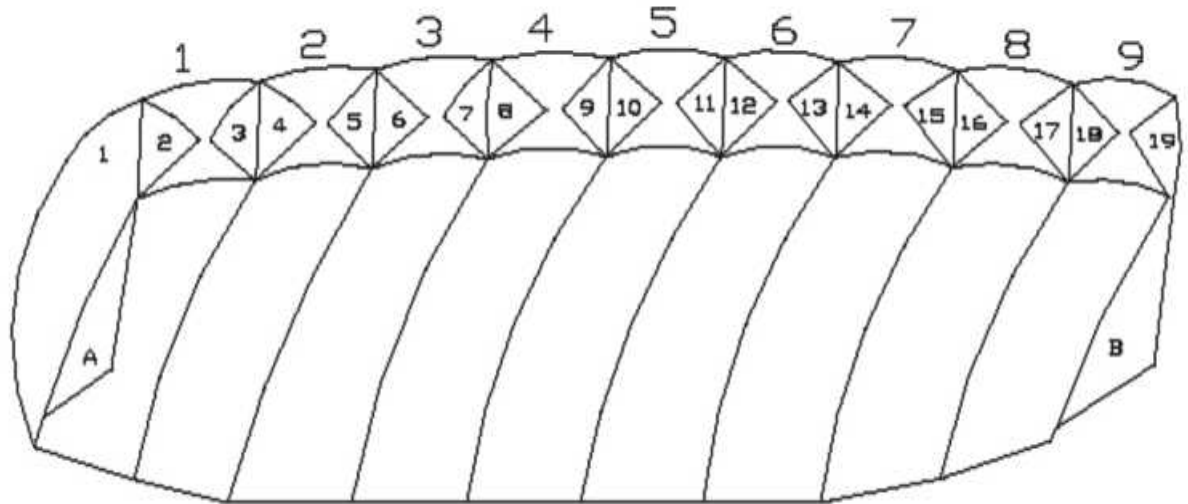

# ORDER FORM

CIRCLE ONE;

- RAGE 90
- RAGE 100
- RAGE 110
- RAGE 120
- RAGE 130
- RAGE 140
- RAGE 155
- RAGE 170
- RAGE 185
- RAGE 205
- RAGE 230

**AVAILABLE COLORS:** BLACK, WHITE, NAVY BLUE, ROYAL BLUE, LT. BLUE, SILVER, RED, KELLY GREEN, YELLOW, PLUM, ORANGE, GOLD, JADE, BLACK BERRY, NEON BLUE, NEON YELLOW, NEON ORANGE, NEON GREEN, NEON RED  
**OPTIONS:**

- CIRCLE CHOICES
- 500 SPECTRA LINES
- 725 SPECTRA LINES
- CINCH LINKS (SOFT LINKS STANDARD)
- # 3.5 STAINLESS STEEL LINKS
- COLLAPSIBLE SLIDER

**TOPS & BOTTOMS**

**RIBS**

1	1	11
2	2	12
3	3	13
4	4	14
5	5	15
6	6	16
7	7	17
8	8	18
9	9	19
	10	

STABILIZER A AND RIB #1 ARE THE SAME COLOR  
 STABILIZER B AND RIB #19 ARE THE SAME COLOR

SLIDER COLOR

*Even Numbered Ribs Are Located In The Center Of The Cell.*

PURCHASE ORDER #

DATE ORDERED

*Odd Numbered Ribs Are Located On The Side Of The Cell.*