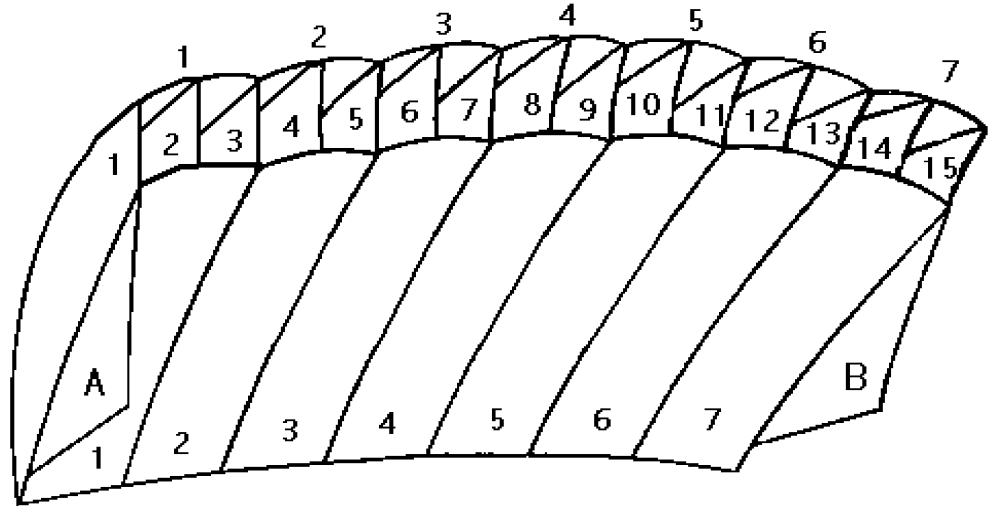

PRODIGY ORDER FORM

Circle one;

- PRODIGY** 150
- PRODIGY** 175
- PRODIGY** 200
- PRODIGY** 225

AVAILABLE COLORS; BLACK, WHITE, NAVY BLUE, ROYAL BLUE, LT BLUE, SILVER, RED, KELLY GREEN, YELLOW, PLUM, ORANGE, GOLD, JADE, BLACK BERRY, NEON BLUE, NEON YELLOW, NEON ORANGE, NEON GREEN, NEON RED