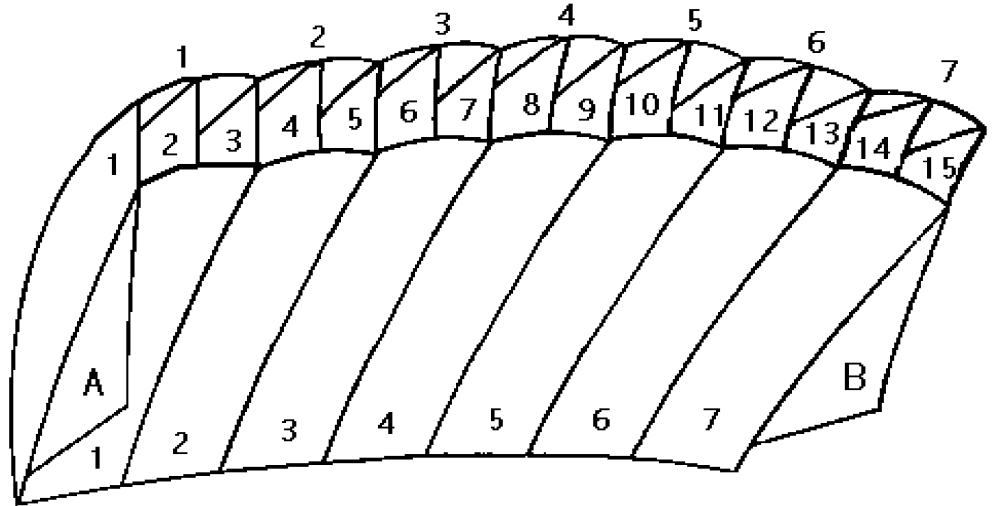

# DEMONSTRATION ORDER FORM

Circle one;

- SNARPCHUTER**    245
- STARTRAC I**        265
- STARTRAC II**       290
- STARTRAC III**      320

AVAILABLE COLORS; BLACK, WHITE, NAVY BLUE, ROYAL BLUE, LT BLUE, SILVER, RED, KELLY GREEN, YELLOW, PLUM, ORANGE, GOLD, JADE, BLACK BERRY, NEON BLUE, NEON YELLOW, NEON ORANGE, NEON GREEN

**OPTIONS**

CIRCLE CHOICES;