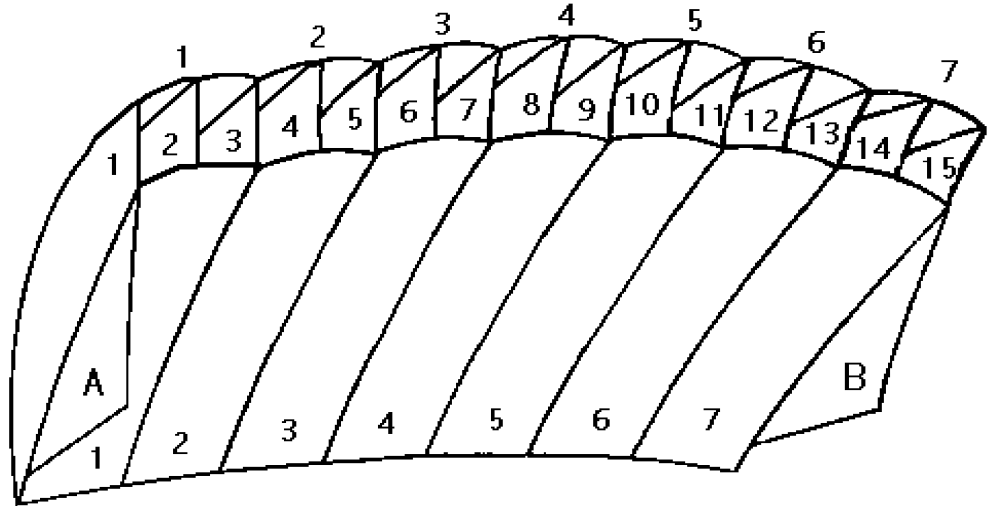

DEMONSTRATION ORDER FORM

Circle one;

- SNARPCHUTER** 245
- STARTRAC I** 265
- STARTRAC II** 290
- STARTRAC III** 320

AVAILABLE COLORS; BLACK, WHITE, NAVY BLUE, ROYAL BLUE, LT BLUE, SILVER, RED, KELLY GREEN, YELLOW, PLUM, ORANGE, GOLD, JADE, BLACK BERRY, NEON BLUE, NEON YELLOW, NEON ORANGE, NEON GREEN